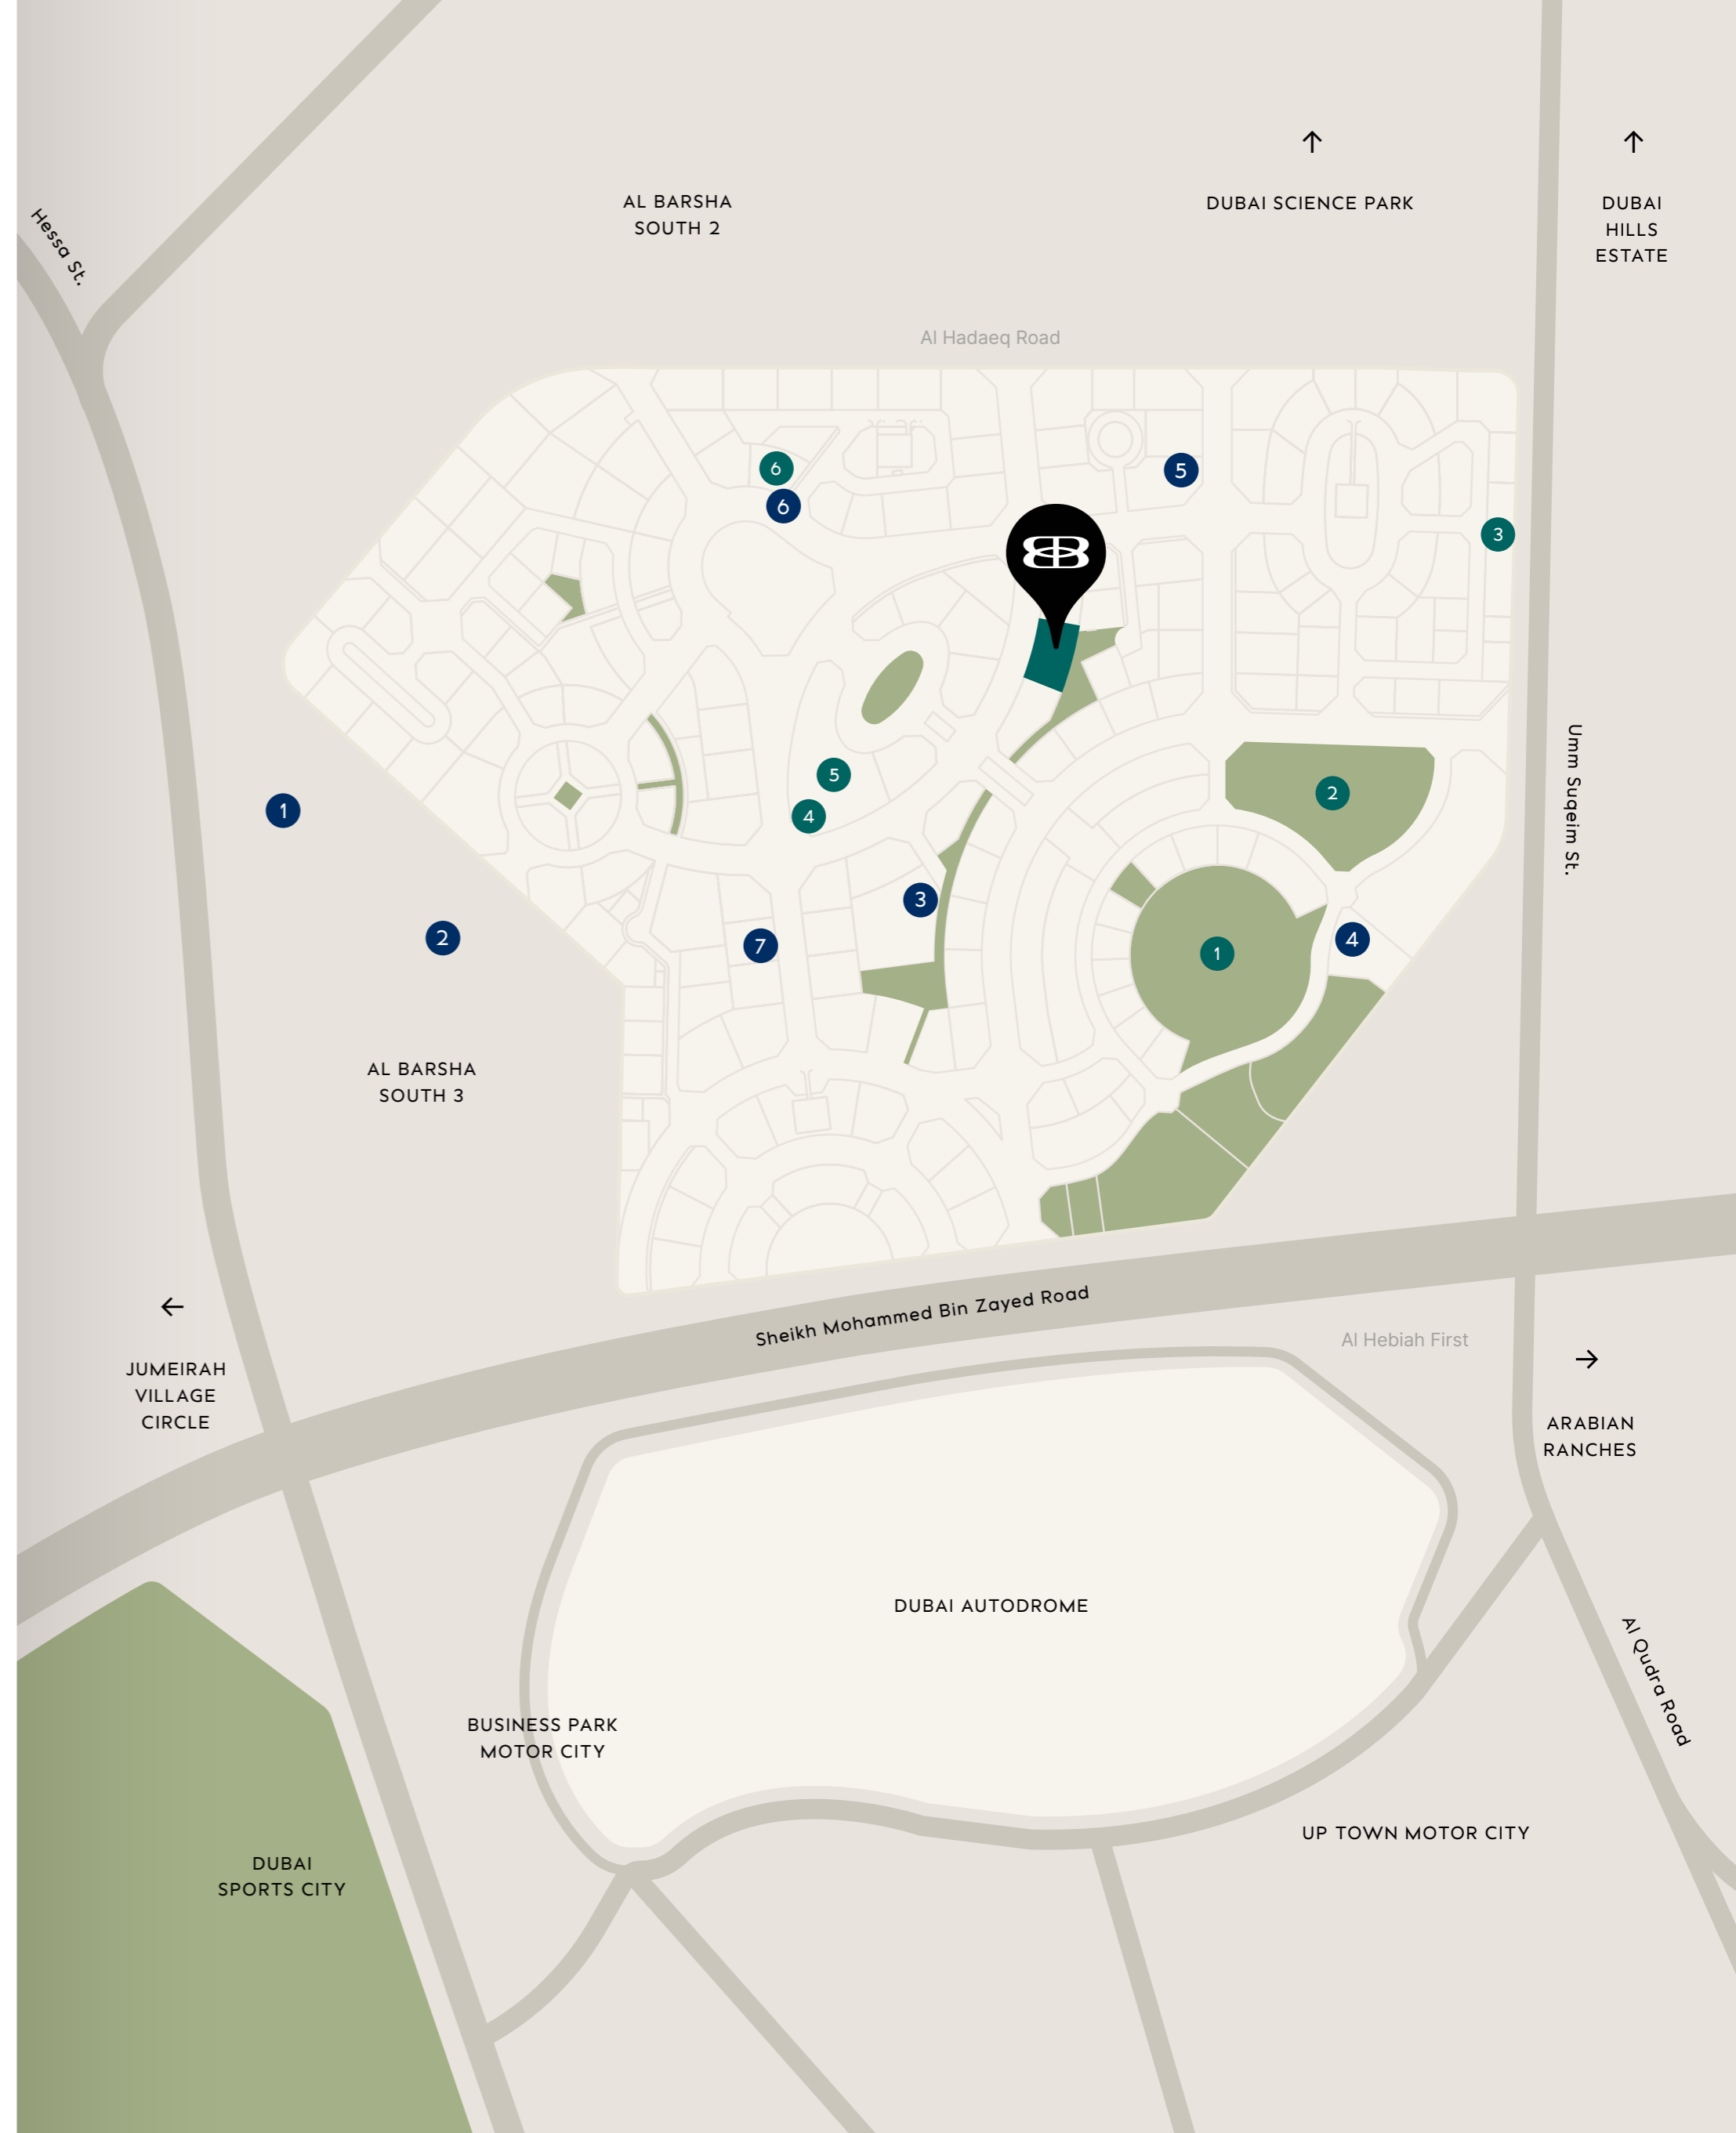

### HOSPITALITY

- 16. FIVE JVC
- 17. Park Inn by Radisson Dubai
- 18. Movenpick Hotel JVT
- 19. Address Montgomerie
- 20. Ghaya Grand Hotel
- 21. The S Hotel

### GOLF COURSES

- 35. Arabian Ranches Golf Club
- 36. Trump International Golf Course
- 37. Taylor's Golf House
- 38. Jumeirah Golf Estate Clubhouse

# SEAMLESS CONNECTIONS.

UNRIVALLED CONNECTIVITY TO ICONIC DESTINATIONS.

Arjan's coveted location places you at the heart of Dubai's vibrant tapestry. Connected by Umm Suqeim Road to the east and Sheikh Mohammed bin Zayed Road to the north, you enjoy easy access to the best of Dubai. Hessa Street provides additional convenient connectivity. Dubai International Airport is only 35 minutes away and Jumeirah Beach is 20 minutes away.

- 1 Dubai Butterfly Garden
- 2 Dubai Miracle Garden
- 3 Mediclinic Parkview Hospital
- 4 Grandiose Hypermarket
- 5 Al Sayyah Residences
- 6 Viva Supermarket Arjan